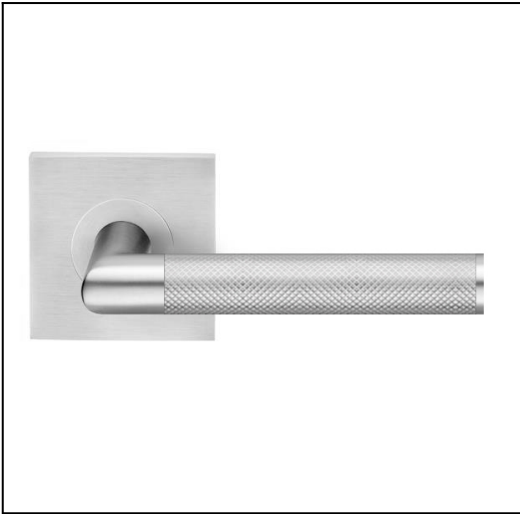

## Kamen Kali on 63mm Square Rose

**Product Code:** KKA-R70-SC

**Description:**

With masculine yet sophisticated proportions, the Kamen Kali demonstrates that versatile elegance doesn't always need to be soft. Fusing an industrial aesthetic with the perception of delicate craftsmanship, the Kamen cabinet handle was inspired by the increasing popularity of high-end residential warehouse conversions. The 63mm square rose has been specifically designed to suit doors with a 54mm ø hole.

**Compliance:**  

**Size Selected:**

Full set

**Dimensions:**

Overall h63 x w141 x d57 mm (see line drawing download)

**Finish:**

Satin Chrome

<http://www.designerdoorware.com.au/catalogue/59221>