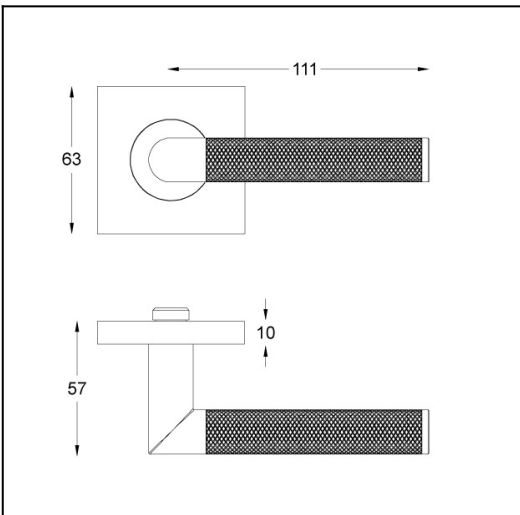

## Kamen Kali on 63mm Square Rose

**Product Code:** KKA-R70-SC

**Description:**

With masculine yet sophisticated proportions, the Kamen Kali demonstrates that versatile elegance doesn't always need to be soft. Fusing an industrial aesthetic with the perception of delicate craftsmanship, the Kamen cabinet handle was inspired by the increasing popularity of high-end residential warehouse conversions. The 63mm square rose has been specifically designed to suit doors with a 54mm ø hole.

**Compliance:**  

**Size Selected:**

Full set

**Dimensions:**

Overall h63 x w141 x d57 mm (see line drawing download)

**Finish:**

Satin Chrome

<http://www.designerdoorware.com.au/catalogue/59221>

**Line Drawings**

As a generic representation of the product, Line Drawings are designed for general use only and may not reflect specifics for all product options such as individual functions or sizes etc.